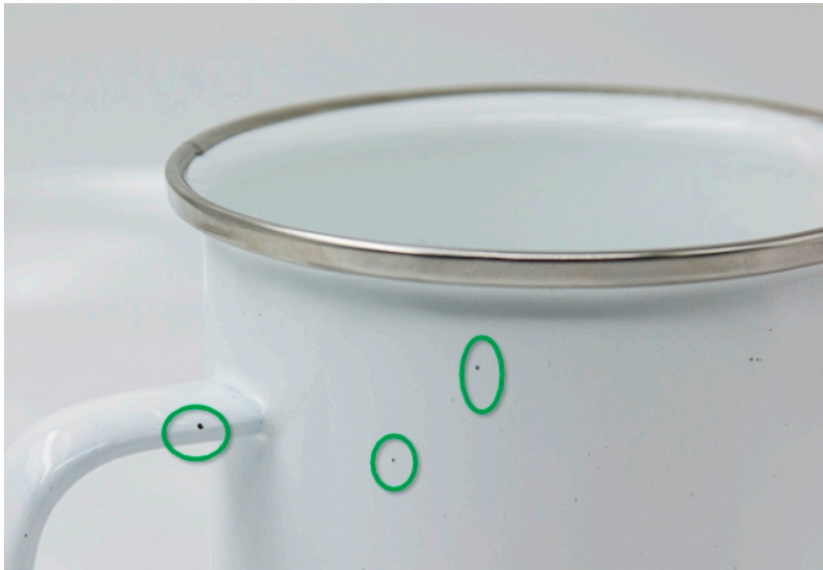

XP5025

xpres®

Fine Enamel Cup with Silver Rim 10oz

Due to the handcrafted nature and enamelware characteristics of the Enamel Cup, it is likely that each cup could contain typical defects including the following:

Black Dot (>1mm) on mug surface and handle

Un-even white coating on the cup and handle

The above defects are not eligible for a return or credit and should be considered before purchasing.